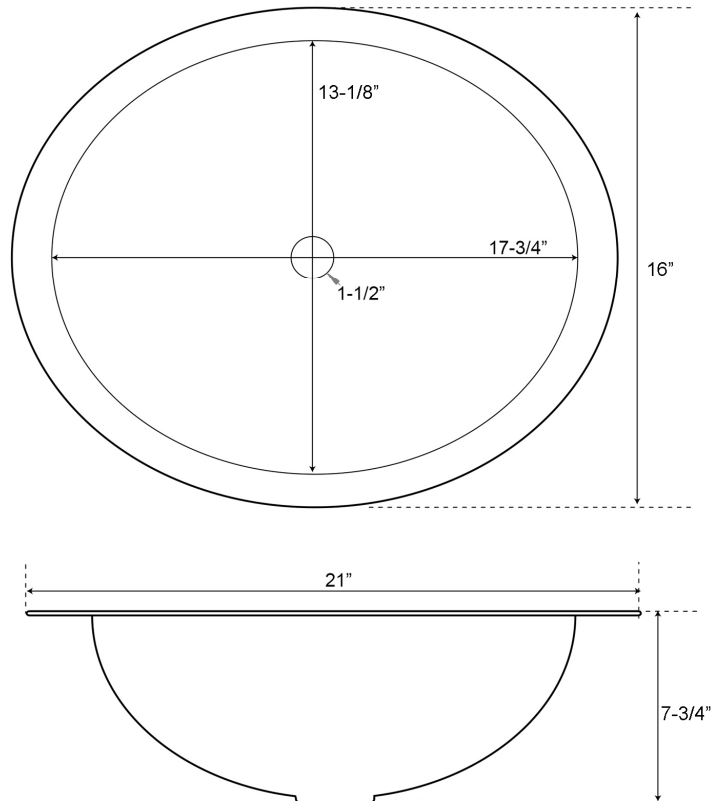

FORSTER OVAL LAVATORY BOWL

Cat. No.
6842

Basin Dimensions:

W: 21"
D: 16"
Height: 7-3/4"

Interior Dimensions:

Basin Interior: 17-3/4" x 13-1/8"
Basin Depth: 5-1/2"

Features:

- ▶ 16 Gauge Metal
- ▶ Undermount
- ▶ Oval Shape
- ▶ Includes overflow and drain opening for standard 1-1/4" drain fitting
- ▶ 1-1/2" Rim
- ▶ Flange measures 2-3/8" in diameter and 1-7/8 in height
- ▶ Also available as self-rimming (#6843)
- ▶ Copper is a living finish and will patina over time
- ▶ Pewter will not patina under normal circumstances

Finishes:

AC Hammered Antique Copper
PE Hammered Pewter

Compliance Certification
Material is consistent with
UNS C81100 Copper Casting
Alloy with respect to chemical
composition.

Dimensions of fixture are nominal and may vary. Dimensions and specifications subject to change without notice.